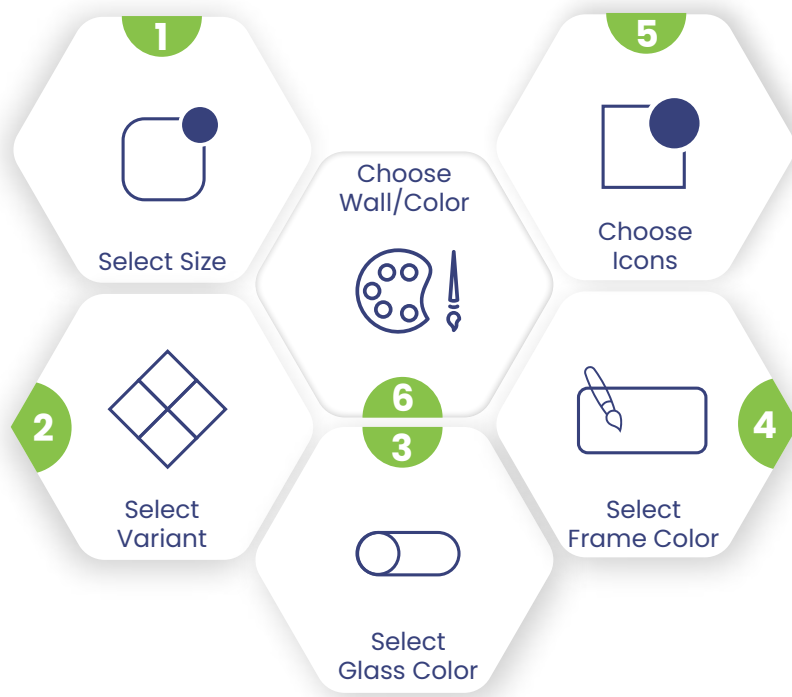

Rim(Frame) colors

Glass Colors

Design Your *Own* Smart Touch Panels in 6 Easy Steps

04

Touch to **Luxury**

05

0-100
Light Dimmer

Voice
Activation

Child
Lock

Feather
Touch

Timer & Schedule
Execution

Feel Electric
Pass On Every Touch

2 way & 3 Way
Operation

•\ Curtains & Blinds Control \—

- Control your Curtains or Blinds with simple touch in JR Home app, or have a word with alexa.
Say "Alexa, Open Curtain at 25%"
- Open or Close your curtains or blinds from anywhere.
- Schedule when to open or close.