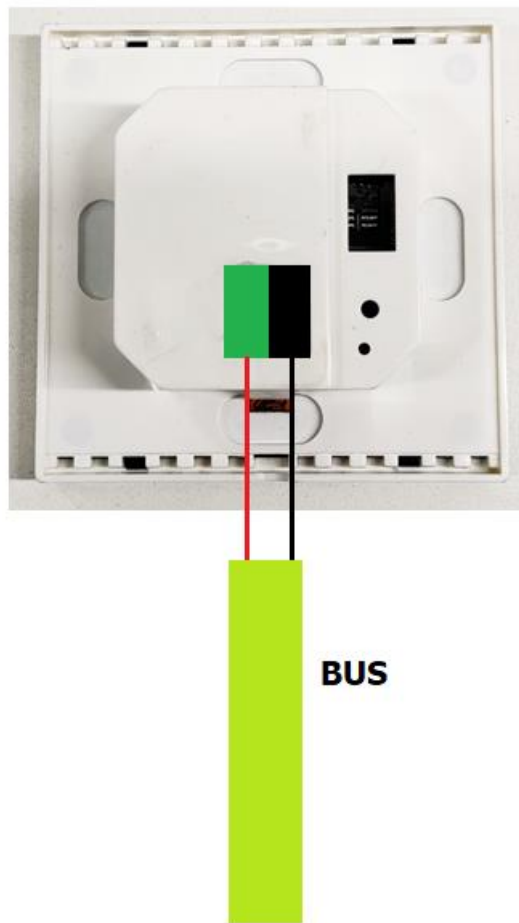

Wiring Example:

SAFETY INSTRUCTIONS

- Installation should only be performed by qualified professionals according to the laws and regulations.
- Do not connect the mains voltage nor any other external voltage to any point of the Mesbus connector; it would represent a risk for the entire system. The facility must have enough insulation between the mains (or auxiliary) voltage and the Mesbus or the wires of other accessories, in case of being installed.
- Keep the device away from water and do not cover it with clothes, paper or any other material while in use.

Messung Systems Pvt. Ltd.

501 Lunkad Sky Vista, Viman Nagar, Pune 411 014, India.

T: +91 20 6649 2800 | e: info@messung.com | w: www.messung.com