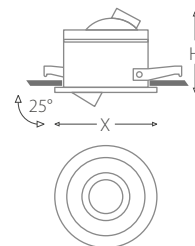

CRI	TEMP	IP RATING	INPUT
80	0-50°	IP-32	240V/ 50Hz