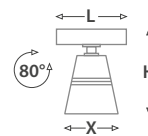

## JEWELLERY / DISPLAY LIGHTS

LFJW637A

LFJW637B

LFJW636A

LFJW636A

LFJW637A

LFJW637B

Wattage (W)		5W
LUMEN OUTPUT	C 6500K	-
	N 4000K	485
	W 3000K	480
SYSTEM EFFICIENCY		
No. of LEDs		-
THD (%)		-
Power Factor		0.85
Driver Rating		12V DC 350mA
SYSTEM SPECS		
Housing		Die-Casting Aluminum
LED Make		Cree
Driver Brand		Meanwell (for multiple products) Fulham (for single product)
BEAM ANGLES	LFJW636A	35°
	LFJW637A, B	120°

LFJW636A

DIMENSIONS (in mm)	Diameter X	54
	Width W	26
	Height H	56

LFJW637A

DIMENSIONS (in mm)	Size L	104
	W	25
	Height H	7

LFJW637B

DIMENSIONS (in mm)	Size L	53
	W	25
	Height H	18

CRI	TEMP	IP RATING	INPUT
80	0-50°	IP-20	12VDC