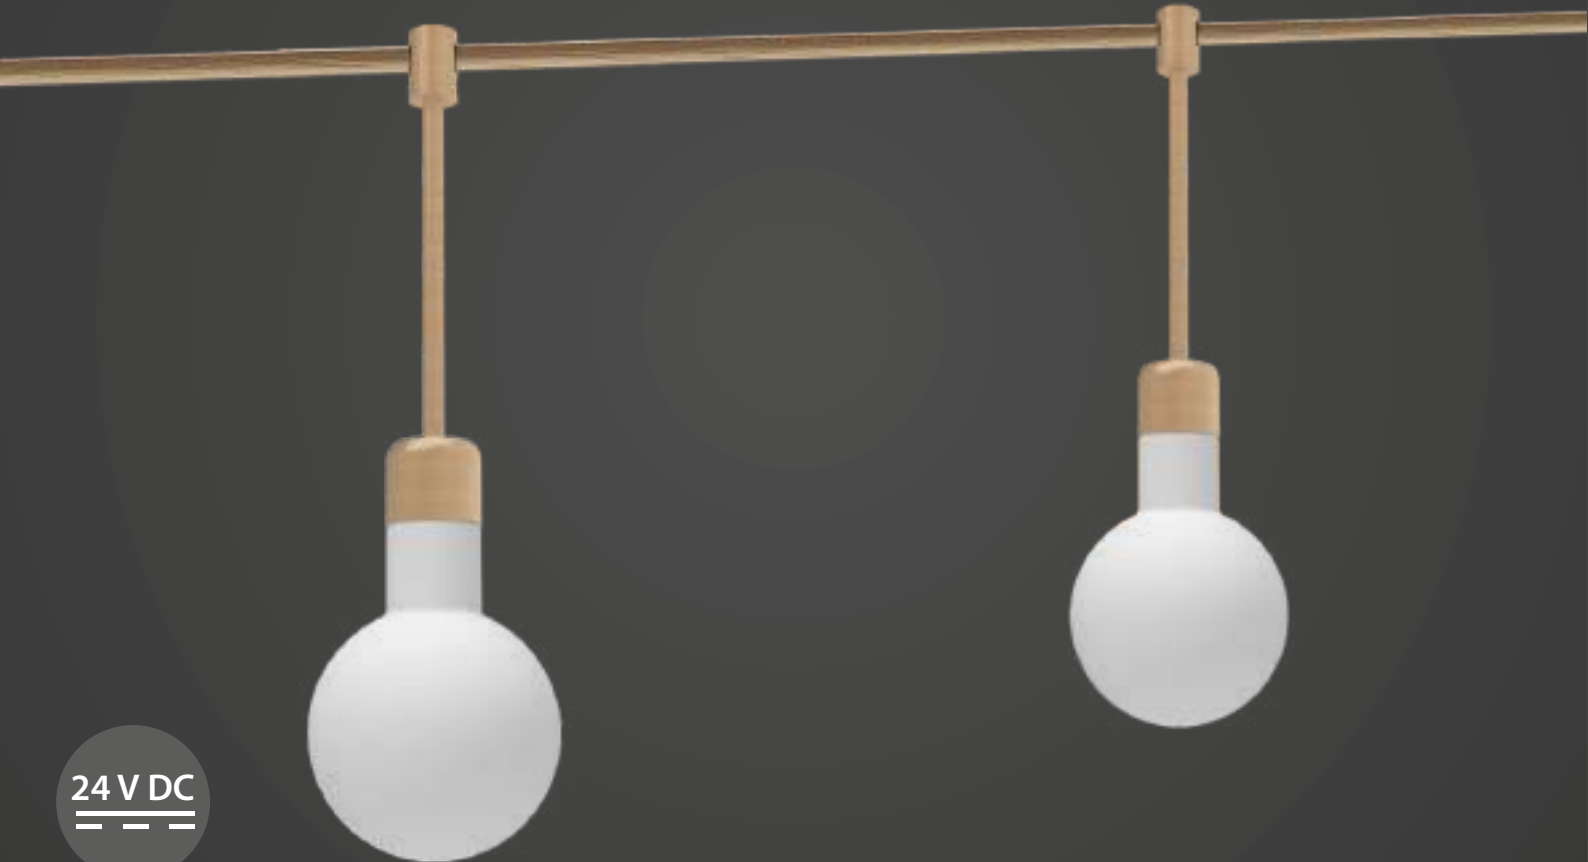

MERAKI

LFTL1123D

MAGNETIC PENDANT TRACK LIGHTS

24 V DC

Wattage (W)		5W
LUMEN OUTPUT	N 4000K	595
	W 3000K	535
SYSTEM EFFICIENCY	No. of LEDs	SMD
	THD (%)	-
	Driver Rating	24V DC
DIMENSIONS (in mm)	Diameter X	100
	Height H	Adjustable
Track Size	L	1000 / 1500 / 2000
	W	12
	H	10.6

SYSTEM SPECS	Housing	Aluminium	
	LED Make	Bridgelux	
	Driver Brand	Lafit	
BEAM ANGLES	5W		
		110°	
COLOUR OPTIONS	Outer-Body	Champagne Gold	
CRI	TEMP	IP RATING	INPUT
80	0-50°	IP-20	24VDC

Track (Suspended)