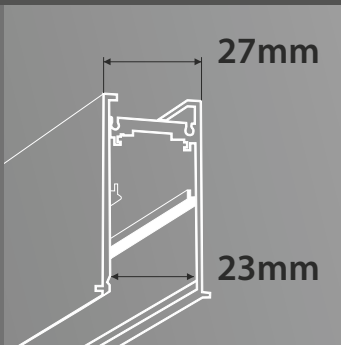

## MAGNETIC TRACK LIGHTS

Wattage (W)		5W	12W	20W
LUMEN OUTPUT	N 4000K	550	1320	2200
	W 3000K	525	1260	2100
SYSTEM EFFICIENCY	No. of LEDs	1	1	1
	Driver Rating	48V DC	48V DC	48V DC
	UGR Rating	>14	>14	>14
DIMENSIONS (in mm)	Diameter Ø	40	60	80
	Height H	90	121	151
	Adapter L	185	185	185
Recessed (Trimless)				
Track Size	L	500 / 1000 / 2000		
	W	67		
Cutout	H	54		
	Ø	30		
Surface mounted / Pendant / Recessed				
Track Size	L	500 / 1000 / 2000		
	W	27 (23mm Inner width)		
	H	54		