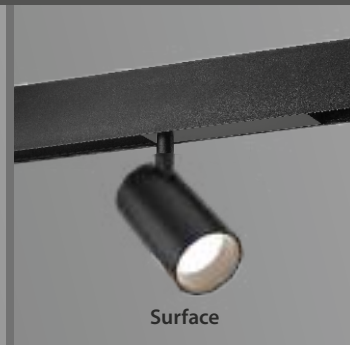

# MARBUL PLUS

LFTL1124 C

## MAGNETIC TRACK LIGHTS

Wattage (W)		5W	12W	20W
LUMEN OUTPUT	N 4000K	550	1320	2200
	W 3000K	525	1260	2100
SYSTEM EFFICIENCY	No. of LEDs	1	1	1
	Driver Rating	48V DC	48V DC	48V DC
	UGR Rating	>14	>14	>14
DIMENSIONS (in mm)	Diameter Ø	40	60	80
	Height H	90	121	151
	Adapter L	185	185	185
Recessed (Trimless)				
Track Size	L	500 / 1000 / 2000		
	W	67		
Cutout	H	54		
	Ø	30		
Surface mounted / Pendant / Recessed				
Track Size	L	500 / 1000 / 2000		
	W	27 (23mm Inner width)		
	H	54		

SYSTEM SPECS	Housing	Aluminum
	LED Make	Cree
	Driver Brand	Meanwell (External)
	Dimming Tunable	Analog (Tunable + Dimmable) - Dali (Tunable + Dimmable) - SmartNext Eco/Alexa
BEAM ANGLES	5W,12W,20W	
	36°	
COLOUR OPTIONS	Black	Champagne Gold
	White	
CRI	>80	
TEMP	0-45°	
IP RATING	IP-20	
INPUT	48VDC	