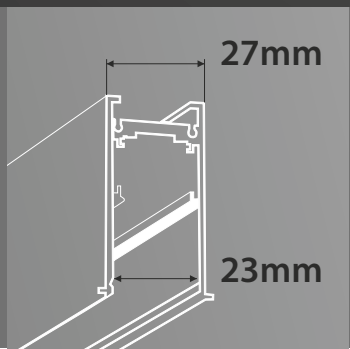

MARBUL PLUS

LFTL1124 E

MAGNETIC TRACK LIGHTS

Wattage (W)		6W	12W	18W	
LUMEN OUTPUT	N 4000K	660	1320	1980	
	W 3000K	630	1260	1890	
SYSTEM EFFICIENCY	No. of LEDs	6	12	18	
	Driver Rating	48V DC	48V DC	48V DC	
	UGR Rating	>9	>9	>9	
DIMENSIONS (in mm)	Size	L	119	233	348
		W	22	22	22
	Height	H	43	43	43
Recessed (Trimless)					
Track Size	L	500 / 1000 / 2000			
	W	67			
	H	54			
	Cutout	Ø 30			
Surface mounted / Pendant / Recessed					
Track Size	L	500 / 1000 / 2000			
	W	27 (23mm Inner width)			
	H	54			