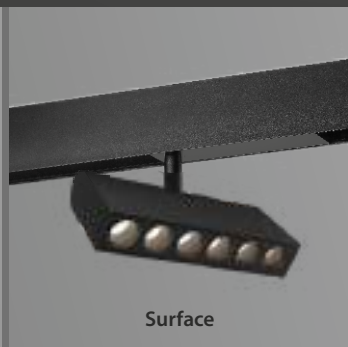

MARBUL PLUS

LFTL1124 F

MAGNETIC TRACK LIGHTS

Wattage (W)		6W	12W
LUMEN OUTPUT	N 4000K	660	1320
	W 3000K	630	1260

SYSTEM EFFICIENCY		6	12
No. of LEDs	48V DC	6	12
Driver Rating	48V DC	>9	>9
UGR Rating		>9	>9

DIMENSIONS (in mm)		L	W	H
Size	L	119	22	23
	W	22	22	22
Height	H	55	55	55

Recessed (Trimless)

Track Size	L	W	H	Ø
L	500 / 1000 / 2000	67	54	30
W		67	54	30
H		54	54	30
Ø				30

Surface mounted / Pendant / Recessed

Track Size	L	W	H
L	500 / 1000 / 2000	27 (23mm Inner width)	54
W		27 (23mm Inner width)	54
H		54	54

SYSTEM SPECS	Housing	Aluminum
LED Make	Osram	
Driver Brand	Meanwell (External)	
Dimming	Analog	
Tunable	(Tunable + Dimmable) - Dali	
	(Tunable + Dimmable) - SmartNext Eco/Alexa	

BEAM ANGLES	6W, 12W, 18W
	30°

COLOUR OPTIONS	Black	White
	<input checked="" type="checkbox"/>	<input type="checkbox"/>
	<input type="checkbox"/>	<input checked="" type="checkbox"/>

CRI	TEMP	IP RATING	INPUT
>80	0-45°	IP-20	48VDC