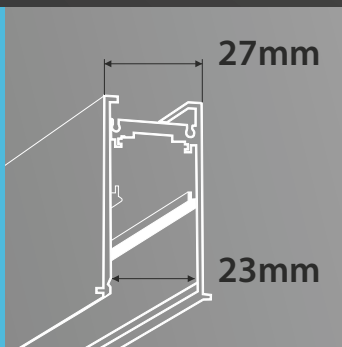

MARBUL PLUS

LFTL1124 F

MAGNETIC TRACK LIGHTS