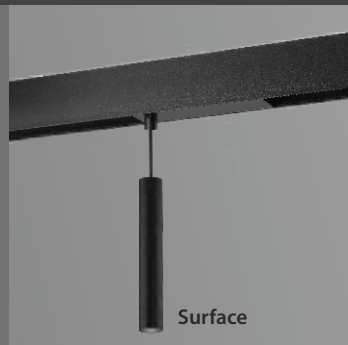

MARBUL PLUS

LF TL1124 H

MAGNETIC TRACK LIGHTS

Wattage (W)		5W	12W
LUMEN OUTPUT	N 4000K	550	1320
	W 3000K	525	1260

SYSTEM EFFICIENCY			
No. of LEDs		-	-
Driver Rating		48V DC	48V DC
UGR Rating		>14	>14

DIMENSIONS (in mm)			
Diameter Ø		40	50
Height H		300	300
Adapter L		185	185
Hanging wire L		1.5m	1.5m

Recessed (Trimless)			
Track Size L		500 / 1000 / 2000	
W		67	
H		54	
Cutout Ø		30	

Surface mounted / Pendant / Recessed			
Track Size L		500 / 1000 / 2000	
W		27 (23mm Inner width)	
H		54	

SYSTEM SPECS			
Housing		Aluminum	
LED Make		Cree	
Driver Brand		Meanwell (External)	
Dimming		Analog	

COLOUR OPTIONS	
Black	Champagne Gold
White	

CRI	TEMP	IP RATING	INPUT
>80	0-45°	IP-20	48VDC