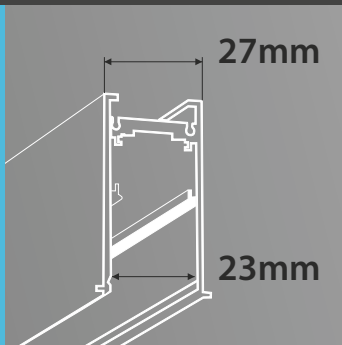

MARBUL PLUS

LF TL1124 H

MAGNETIC TRACK LIGHTS

Wattage (W)		5W	12W
LUMEN OUTPUT	N 4000K	550	1320
	W 3000K	525	1260

SYSTEM EFFICIENCY			
No. of LEDs		-	-
Driver Rating		48V DC	48V DC
UGR Rating		>14	>14

DIMENSIONS (in mm)			
Diameter Ø		40	50
Height H		300	300
Adapter L		185	185
Hanging wire L		1.5m	1.5m

Recessed (Trimless)			
Track Size L		500 / 1000 / 2000	
W		67	
H		54	
Cutout Ø		30	

Surface mounted / Pendant / Recessed			
Track Size L		500 / 1000 / 2000	
W		27 (23mm Inner width)	
H		54	

SYSTEM SPECS			
Housing		Aluminum	
LED Make		Cree	
Driver Brand		Meanwell (External)	
Dimming		Analog	

COLOUR OPTIONS	
Black	Champagne Gold
White	

CRI	TEMP	IP RATING	INPUT
>80	0-45°	IP-20	48VDC