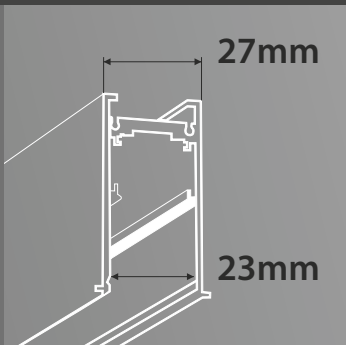

MARBUL PLUS

LFTL1124 I

MAGNETIC TRACK LIGHTS

Wattage (W)		5W
LUMEN OUTPUT	N 4000K	550
	W 3000K	525

SYSTEM EFFICIENCY	No. of LEDs	-
	Driver Rating	48V DC
	UGR Rating	>9

DIMENSIONS (in mm)	Diameter Ø	79
	Height H	120
	Adapter L	185
	Hanging wire L	1.5m

Track Size	L	500 / 1000 / 2000
	W	67
	H	54
	Cutout Ø	30

Surface mounted / Pendant / Recessed		
Track Size	L	500 / 1000 / 2000
	W	27 (23mm Inner width)
	H	54

SYSTEM SPECS	Housing	Aluminum
	LED Make	Cree
	Driver Brand	Meanwell (External)
	Dimming	Analog

COLOUR OPTIONS	Black	Champagne Gold
	White	

CRI	TEMP	IP RATING	INPUT
>80	0-45°	IP-20	48VDC