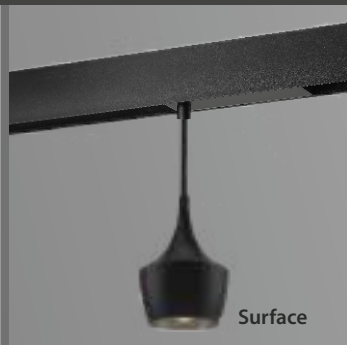

MARBUL PLUS

LFTL1124 I

MAGNETIC TRACK LIGHTS

Wattage (W)		5W
LUMEN OUTPUT	N 4000K	550
	W 3000K	525

SYSTEM EFFICIENCY	No. of LEDs	-
	Driver Rating	48V DC
	UGR Rating	>9

DIMENSIONS (in mm)	Diameter Ø	79
	Height H	120
	Adapter L	185
	Hanging wire L	1.5m

Track Size	L	500 / 1000 / 2000
	W	67
	H	54
	Cutout Ø	30

Surface mounted / Pendant / Recessed		
Track Size	L	500 / 1000 / 2000
	W	27 (23mm Inner width)
	H	54

SYSTEM SPECS	Housing	Aluminum
	LED Make	Cree
	Driver Brand	Meanwell (External)
	Dimming	Analog

COLOUR OPTIONS	Black	Champagne Gold
	White	

CRI	TEMP	IP RATING	INPUT
>80	0-45°	IP-20	48VDC