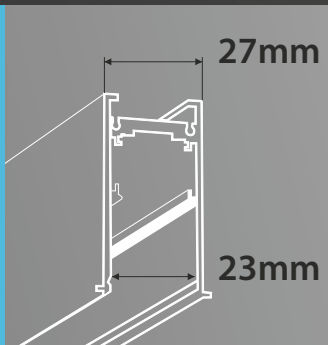

MARBUL PLUS

LFTL1124 J

MAGNETIC TRACK LIGHTS

		Wattage (W)	
		5W	10W
LUMEN OUTPUT	N 4000K	550	1100
	W 3000K	525	1050
SYSTEM EFFICIENCY	No. of LEDs	-	-
	Driver Rating	48V DC	48V DC
	UGR Rating	>9	>9
DIMENSIONS (in mm)	Diameter Ø	50	50
	Height H	73	73
	Adapter L	185	185
	Recessed (Trimless)		
	Track Size	L	500 / 1000 / 2000
	W	67	
	H	54	
	Cutout Ø	30	
Surface mounted / Pendant / Recessed			
Track Size	L	500 / 1000 / 2000	
	W	27 (23mm Inner width)	
	H	54	