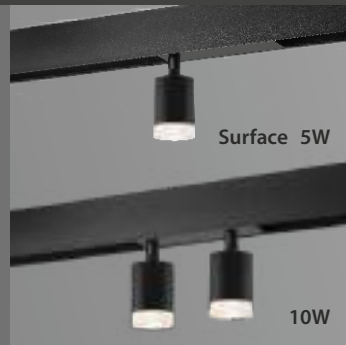

MARBUL PLUS

LFTL1124 J

MAGNETIC TRACK LIGHTS

		Wattage (W)	
		5W	10W
LUMEN OUTPUT	N 4000K	550	1100
	W 3000K	525	1050
SYSTEM EFFICIENCY	No. of LEDs	-	-
	Driver Rating	48V DC	48V DC
	UGR Rating	>9	>9
DIMENSIONS (in mm)	Diameter Ø	50	50
	Height H	73	73
	Adapter L	185	185
	Recessed (Trimless)		
	Track Size	L	500 / 1000 / 2000
	W	67	
	H	54	
	Cutout Ø	30	
Surface mounted / Pendant / Recessed			
Track Size	L	500 / 1000 / 2000	
	W	27 (23mm Inner width)	
	H	54	

SYSTEM SPECS	Housing	Aluminum
LED Make	Cree	
Driver Brand	Meanwell (External)	
Dimming	Analog	

COLOUR OPTIONS	Black	Champagne Gold
	White	

CRI	TEMP	IP RATING	INPUT
>80	0-45°	IP-20	48VDC