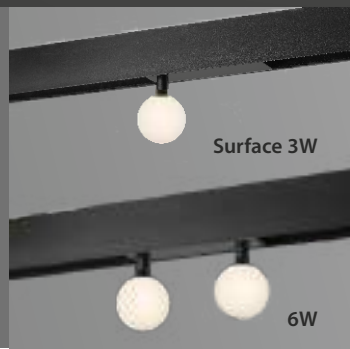

MARBUL PLUS

LFTL1124 K

MAGNETIC TRACK LIGHTS

Wattage (W)		6W	3W
LUMEN OUTPUT	N 4000K	600	300
	W 3000K	570	285

SYSTEM EFFICIENCY		48V DC	48V DC
No. of LEDs		-	-
Driver Rating		48V DC	48V DC
UGR Rating		>25	>25

DIMENSIONS (in mm)		60	60
Diameter	Ø	60	60
Height	H	108	108
Adapter	L	185	185

Recessed (Trimless)		L	500 / 1000 / 2000
Track Size	L	500 / 1000 / 2000	
	W	67	
	H	54	
Cutout	Ø	30	

Surface mounted / Pendant / Recessed		L	500 / 1000 / 2000
Track Size	L	500 / 1000 / 2000	
	W	27 (23mm Inner width)	
	H	54	

SYSTEM SPECS		Aluminum
Housing		Aluminum
LED Make		Cree
Driver Brand		Meanwell (External)
Dimming		Analog

COLOUR OPTIONS		Black
COLOUR OPTIONS		Black

CRI	TEMP	IP RATING	INPUT
>80	0-45°	IP-20	48VDC