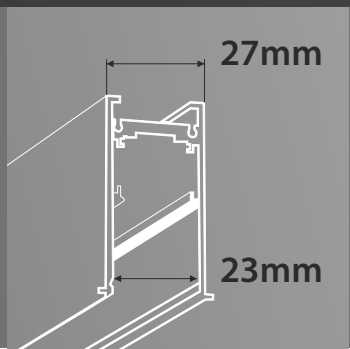

MARBUL PLUS

LFTL1124 K

MAGNETIC TRACK LIGHTS