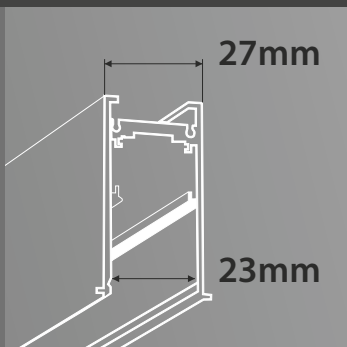

MARBUL PLUS

LFTL1124 M

MAGNETIC TRACK LIGHTS

Wattage (W)	8W
LUMEN OUTPUT	N 4000K 800
	W 3000K 760

SYSTEM EFFICIENCY	No. of LEDs	-
	Driver Rating	48V DC
	UGR Rating	>11

DIMENSIONS (in mm)	Diameter Ø	85
	Height H	76
	Adapter L	115
	Hanging wire L	1.5m

Recessed (Trimless)		
Track Size	L	500 / 1000 / 2000
	W	67
	H	54
Cutout	Ø	30

Surface mounted / Pendant / Recessed		
Track Size	L	500 / 1000 / 2000
	W	27 (23mm Inner width)
	H	54

SYSTEM SPECS	Housing	Aluminum
	LED Make	Cree
	Driver Brand	Meanwell (External)
	Dimming	Analog

COLOUR OPTIONS	Black	Champagne Gold
	White	

CRI	TEMP	IP RATING	INPUT
>80	0-45°	IP-20	48VDC