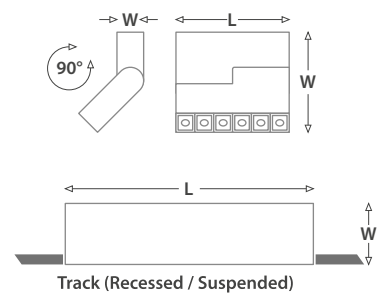

## MAGNETIC TRACK LIGHTS

Wattage (W)		12W	18W
LUMEN OUTPUT	N 4000K	900	1350
	W 3000K	840	1260

SYSTEM EFFICIENCY		6	6
No. of LEDs			
THD (%)		-	-
Driver Rating (For 1 Spot)		24V DC 500mA	24V DC 750mA

DIMENSIONS (in mm)		L	323
Size	L	165	323
	W	34	34
Height	H	182	182

Track Size		L	500 / 1000 / 2000
	W		40

SYSTEM SPECS	Housing	Aluminum
LED Make	Osram	
Driver Brand	Meanwell (External)	

CRI	TEMP	IP RATING	INPUT
>80	0-50°	IP-20	24VDC