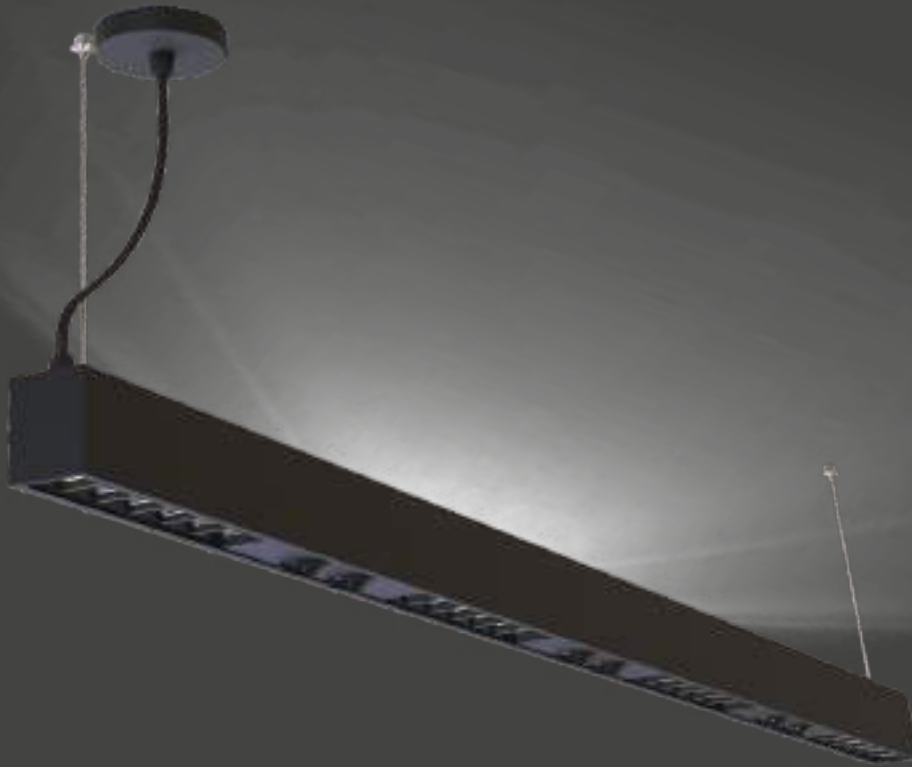

LIGHTBAR

LFSL1080A,B

OFFICE LIGHT

Wattage (W)		TOTAL - 56W UP - 12W DOWN - 20W(SMD) 24W(COB)
LUMEN OUTPUT	N 4000K	TOTAL - 4648lm UP - 960lm (SMD) DOWN - 1752lm (SMD) 1936lm (COB)
SYSTEM EFFICIENCY	No. of LEDs	-
	THD (%)	20
	Power Factor	>0.9
	Driver Rating	30-45V DC 800mA (UP & DOWN SMD) 30-40V DC 450mA (DOWN COB)
DIMENSIONS (in mm)	Length L	1120
	Width W	40
	Height H	85

SYSTEM SPECS	Housing	Aluminum
	LED Make	UP (SMD) - Bridgelux DOWN (SMD) - Osram DOWN (COB) - Bridgelux
	Driver Brand	LAFIT

BEAM ANGLES	UP	DOWN
	34°	100°

COLOUR OPTIONS	White	Black
----------------	-------	-------