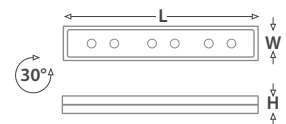

LIGHTBAR

LFSL1080A,B

OFFICE LIGHT

Wattage (W)		TOTAL - 56W UP - 12W DOWN - 20W(SMD) 24W(COB)
LUMEN OUTPUT	N 4000K	TOTAL - 4648lm UP - 960lm (SMD) DOWN - 1752lm (SMD) 1936lm (COB)
SYSTEM EFFICIENCY	No. of LEDs	-
	THD (%)	20
	Power Factor	>0.9
	Driver Rating	30-45V DC 800mA (UP & DOWN SMD) 30-40V DC 450mA (DOWN COB)
DIMENSIONS (in mm)	Length L	1120
	Width W	40
	Height H	85

SYSTEM SPECS	Housing	Aluminum
	LED Make	UP (SMD) - Bridgelux DOWN (SMD) - Osram DOWN (COB) - Bridgelux
	Driver Brand	LAFIT

BEAM ANGLES	UP	DOWN
	34°	100°

COLOUR OPTIONS	White	Black
----------------	-------	-------