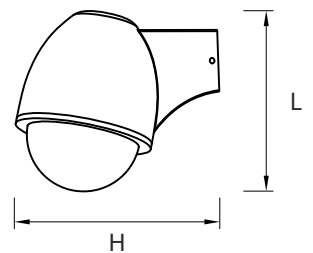

## LFWL016 WALL LAMP

Wattage (W)		Gu10 Lamp
LUMEN OUTPUT	 3000K	(Without lamp)
SYSTEM EFFICIENCY	No. of LEDs	Gu10
DIMENSIONS (in mm)	Size	L 130 W 100
	Height	H 140
	Housing	Aluminium
SYSTEM SPECS	LED Make	-
COLOUR OPTIONS	Housing	

CRI	TEMP	IP RATING	INPUT
-	0-45°	<b>IP-65</b>	-

BEAM ANGLES