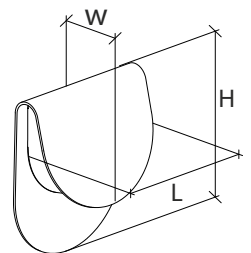

NOX

LFWL028 WALL LAMP

Wattage (W)		10W
LUMEN OUTPUT	3000K	1785
SYSTEM EFFICIENCY	No. of LEDs	-
DIMENSIONS (in mm)	Size L	180
	W	83
	Height H	220
SYSTEM SPECS	Housing	Aluminium
	LED Make	Epistar
COLOUR OPTIONS	Housing	<input type="text" value="White"/>

CRI	TEMP	IP RATING	INPUT
80	0-45°	IP-65	230V/ 50Hz

BEAM ANGLES	10W
	110°