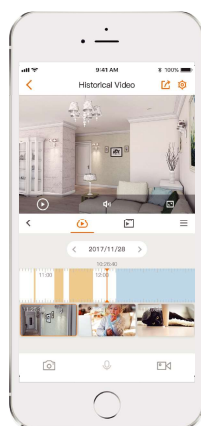

1080P Full HD Video

See more than 720P

Human Detection

Quickly find human targets in you home

Smart Color Night Vision

Support four-mode night vision for clear-as day clarity even in pitch dark

Active Deterrence

Alarm Notification

Sends instant motion-activated alerts to your mobile phone

Wi-Fi Connection

IEEE802.11b/g/n(2.4GHz)

Smart Tracking

Automatically tracks moving objects

Stay close with what you care

With Cloud service, you will have access to what you care as long as Internet is available. You can record daily or motion videos on Cloud and play back anytime anywhere.

<http://www.imoulife.com>

Specifications

Camera

1/2.8" 2 Megapixel Progressive CMOS
 2MP(1920 x 1080)
 Night Vision: 30m(98ft) Distance
 3.6mm/6mm Fixed Lens
 Field of View: 3.6mm: 89° (H), 46° (V), 105° (D)
 6mm: 54° (H), 29° (V), 63° (D)
 355° Pan & 0~90° Tilt