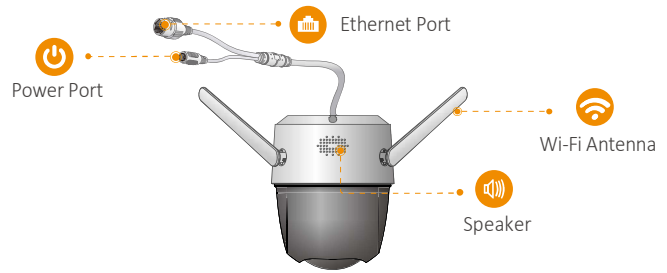

Scare away unwelcome visitors with built-in spotlight and 110dB security siren

IP66

Weatherproof from dust and water

Two-way Talk

Real-time communicate with people at the camera

Diversified Storage

Supports NVR, Cloud Storage or Micro SD card (up to 256GB)

Alarm Notification

Sends instant motion-activated alerts to your mobile phone

Wi-Fi Connection

IEEE802.11b/g/n(2.4GHz)

Smart Tracking

Automatically tracks moving objects

Stay close with what you care

With Cloud service, you will have access to what you care as long as Internet is available. You can record daily or motion videos on Cloud and play back anytime anywhere.

<http://www.imoulife.com>

Specifications

Camera

1/2.8" 2 Megapixel Progressive CMOS
 2MP(1920 x 1080)
 Night Vision: 30m(98ft) Distance
 3.6mm/6mm Fixed Lens
 Field of View: 3.6mm: 89° (H), 46° (V), 105° (D)
 6mm: 54° (H), 29° (V), 63° (D)
 355° Pan & 0~90° Tilt