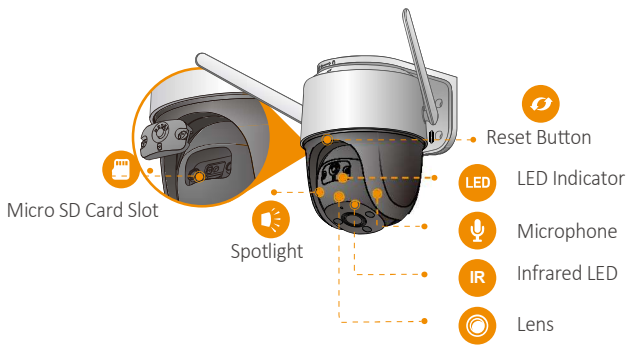

imou

Full  Color

Cruiser

Model: IPC-S22FP/IPC-S22FN

1080P H.265 Wi-Fi P&T Camera

Cruiser delivers 2MP live monitoring with a choice of 3.6mm/6mm lens option, With 1080P Full HD live monitoring and 0~355° pan & 0~90° tilt features, Cruiser ensures every corner of your home completely covered. It supports four night vision modes for clear-as day clarity even in pitch dark. With IP66 certified, the camera can be used outdoors under different weather conditions. With built-in spotlight and 110dB security siren, Cruiser actively keeps unwelcome visitors away from what you care about.

Scare away unwelcome visitors with built-in spotlight and 110dB security siren

IP66

Weatherproof from dust and water

Two-way Talk

Real-time communicate with people at the camera

Diversified Storage

Supports NVR, Cloud Storage or Micro SD card (up to 256GB)

Alarm Notification

Sends instant motion-activated alerts to your mobile phone

Wi-Fi Connection

IEEE802.11b/g/n(2.4GHz)

Smart Tracking

Automatically tracks moving objects

Stay close with what you care

With Cloud service, you will have access to what you care as long as Internet is available. You can record daily or motion videos on Cloud and play back anytime anywhere.

<http://www.imoulife.com>

Specifications

Camera

1/2.8" 2 Megapixel Progressive CMOS
 2MP(1920 x 1080)
 Night Vision: 30m(98ft) Distance
 3.6mm/6mm Fixed Lens
 Field of View: 3.6mm: 89° (H), 46° (V), 105° (D)
 6mm: 54° (H), 29° (V), 63° (D)
 355° Pan & 0~90° Tilt