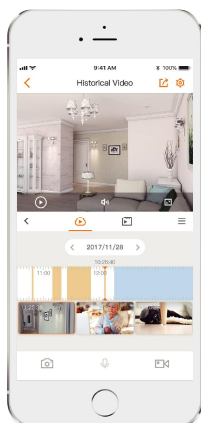

### 1080P H.265 Turret Wi-Fi Camera

Turret SE delivers 2MP live monitoring with a choice of 2.8mm / 3.6 mm lens option, it supports the latest H.265 compression which can save up to 50% bandwidth and storage. Human Detection allows you to monitor what matters without receiving annoying false alerts.

- 
-  **1080P Full HD Video**  
See more than 720P
  -  **Human Detection**  
Quickly find human targets in you home
  -  **Built-in Microphone**  
High quality microphone picks up sounds clearly while monitoring
  -  **H.265 Codec**  
Save more high-quality video in less space
  -  **Wi-Fi Connection**  
IEEE802.11b/g/n(2.4GHz)
  -  **Alarm Notification**  
Sends instant motion-activated alerts to your mobile phone
  -  **Diversified Storage**  
Supports NVR, Cloud Storage or Micro SD card (up to 256GB)
  -  **24/7 Protection**  
Infrared night vision for clear-as-day clarity even in pitch dark
- 