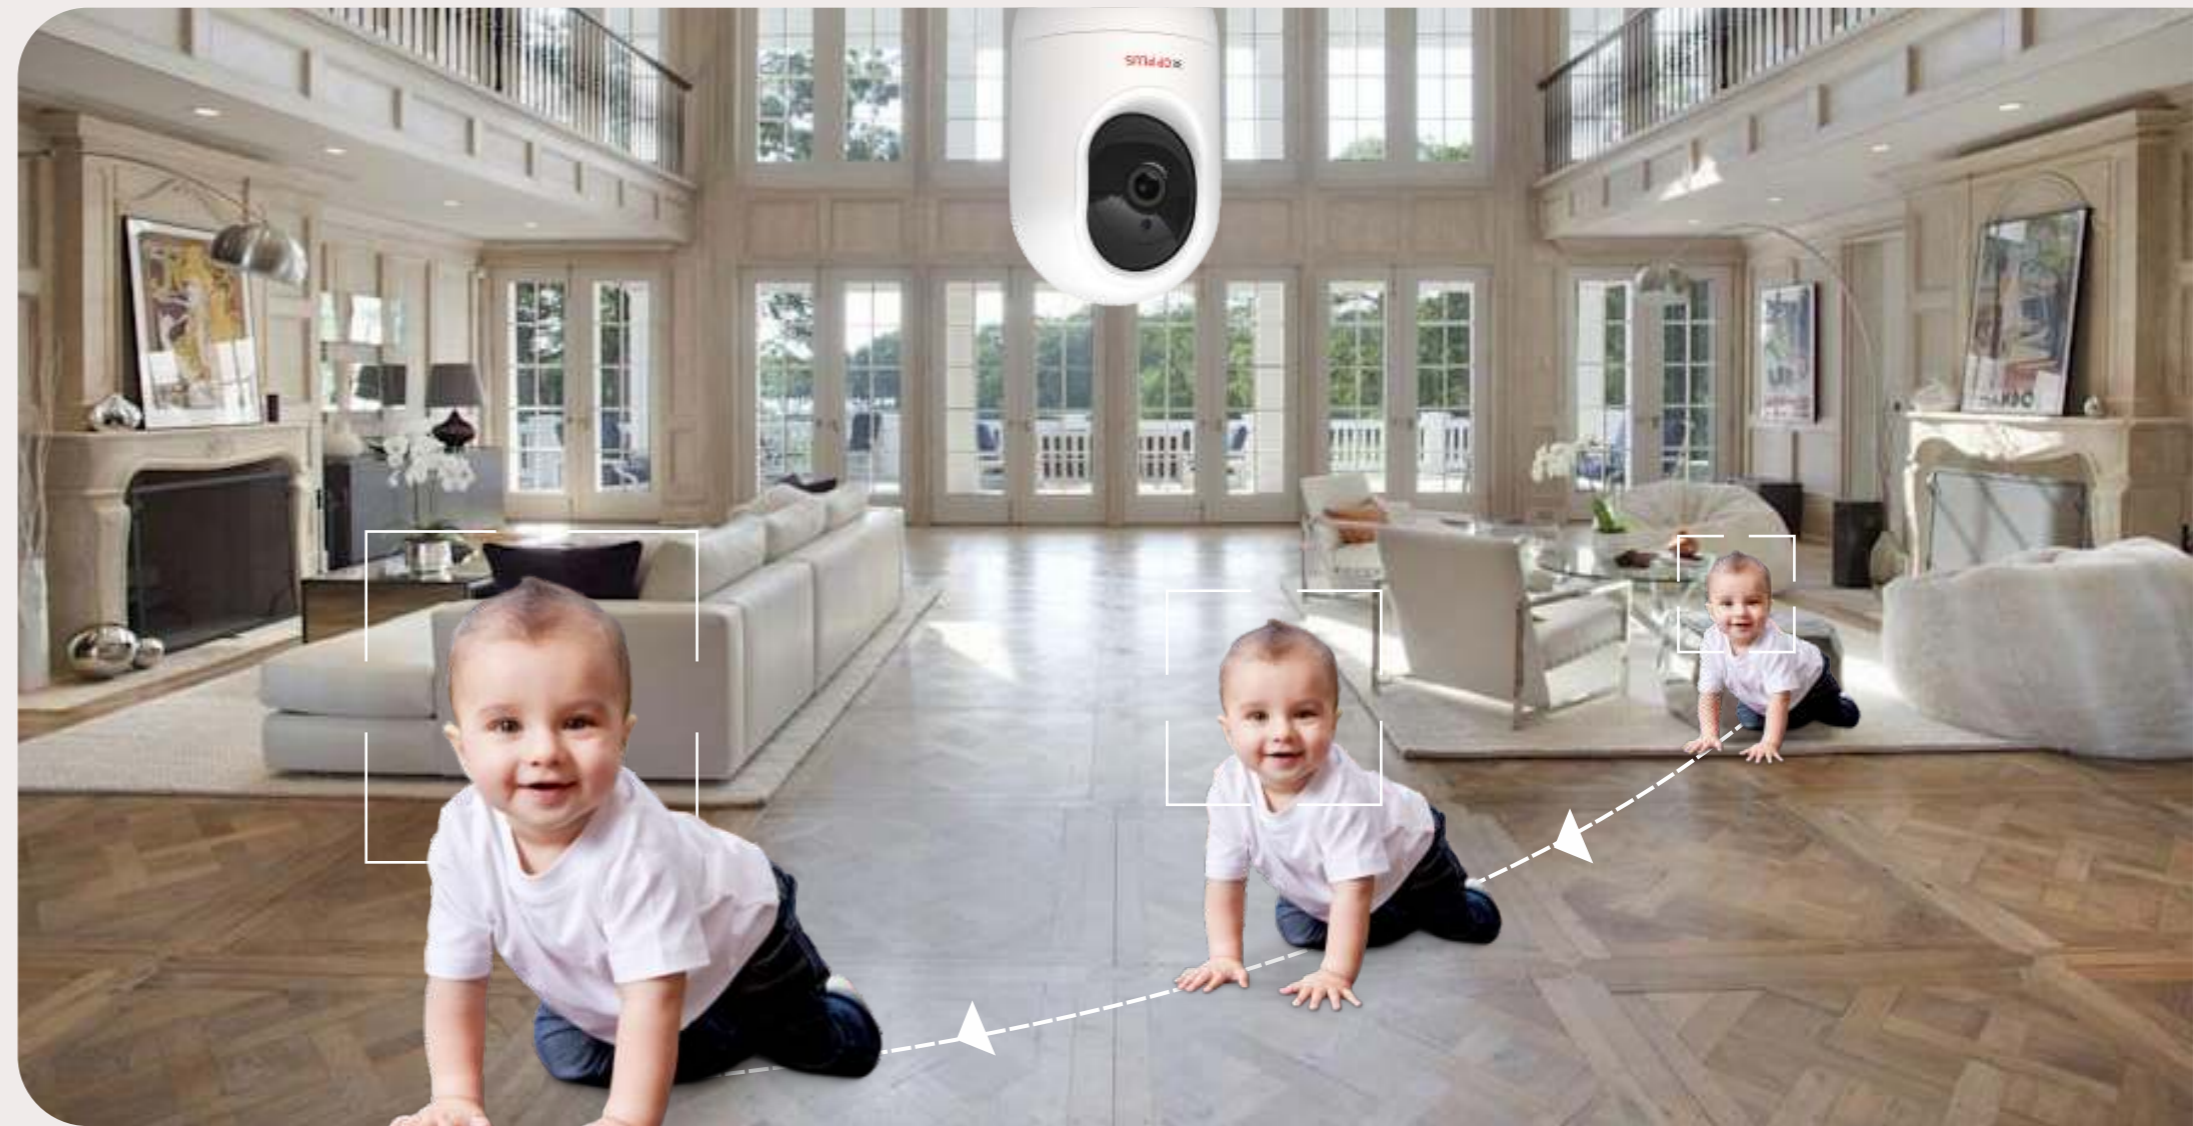

 **CP PLUS**

Smart Home
Wi-Fi Cloud
Security Camera

NOW

works with 

 works with
Google Home

E44A - 4MP Quad HD Camera

720P
Standard Security Camera

4MP
Using the CP Plus Ezykam+ Camera 360

4MP Quad HD Camera

Designed to represent an enhanced picture quality in full HD video so that every detail can be viewed with vivid clarity and a pixilated video feed can be avoided.

360° View

The camera rotates full 360°, making it convenient for you to view the room from every angle and keep an eye all over the place even when you are away from home.

Motion Detection Alerts

This camera detects movements in the video frame and send alerts in real-time to always keep you notified about what's happening at home.

Supports Motion Tracking

Whenever unexpected motion is detected in the video frame, the camera has been devised to rotate automatically to track the movement of people and record it to investigate later.

View & Talk

Enables you to stay in touch with your loved ones from anywhere, meaning you can also talk while viewing the live video feed on the phone.

Alexa and Google Supported

Works with Alexa & Google Home so you can go hands-free and command the camera with your voice while enjoying the safety of a smart home.