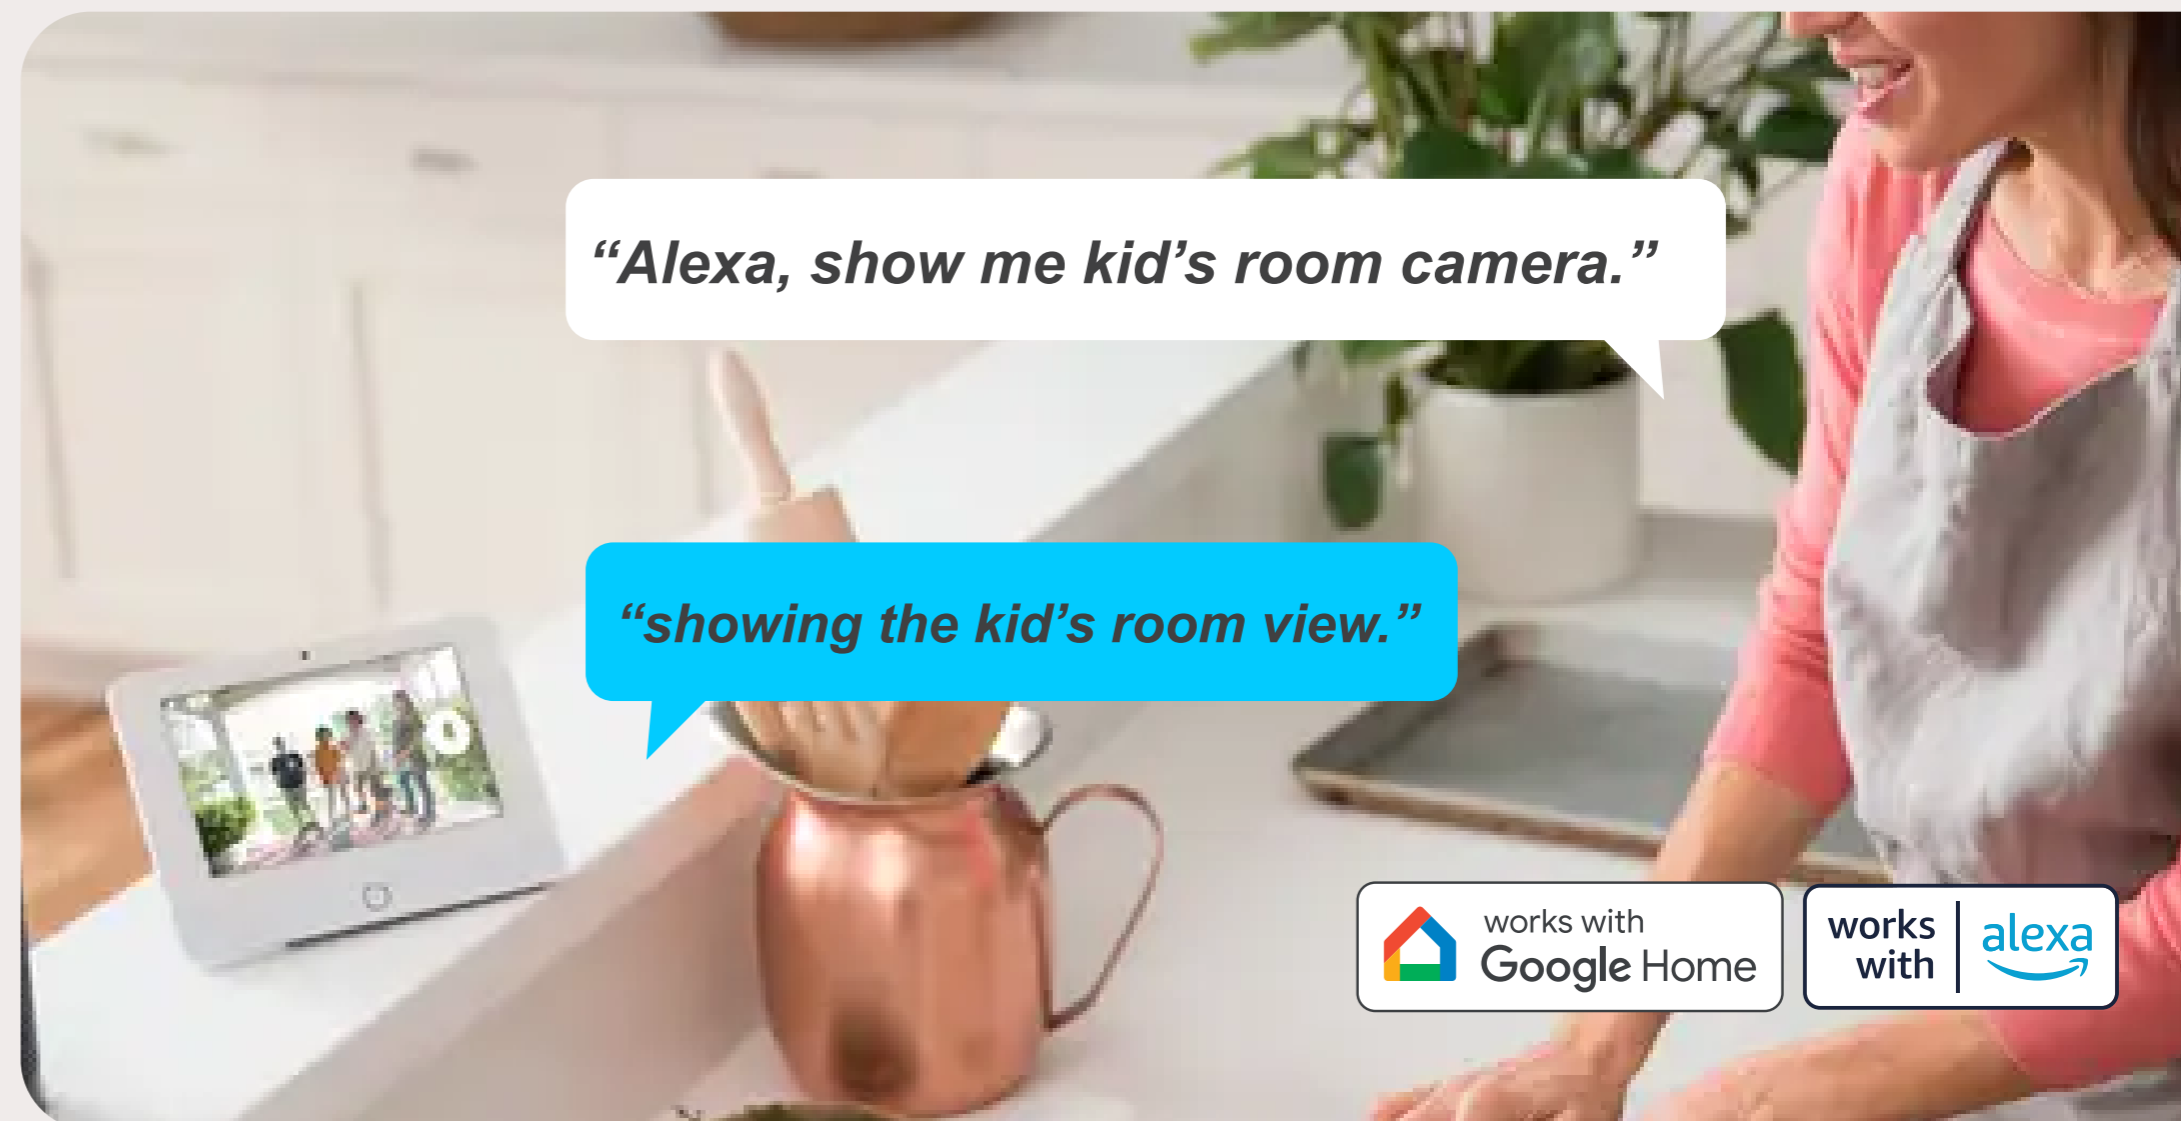

Provides much better video clarity, where every color can be viewed in detail while also enjoying a high-resolution video stream.

Easy to Connect

This Ezykam by CP PLUS does not even require installation hassles and you can easily place it on a mount, plug it in, connect to the Wi-Fi and you are good to go.

Alexa and Google Supported

Works with Alexa & Google Home so you can go hands-free and command the camera with your voice while enjoying the safety of a smart home.

Full-Color Night Vision

Infrared lights provide B/W images and the full-color mode works with white light to provide colorful images during the nighttime. Whereas, the smart mode keeps the infrared lights on and whenever motion is detected in the video frame, it switches to white light to work as an active deterrent.