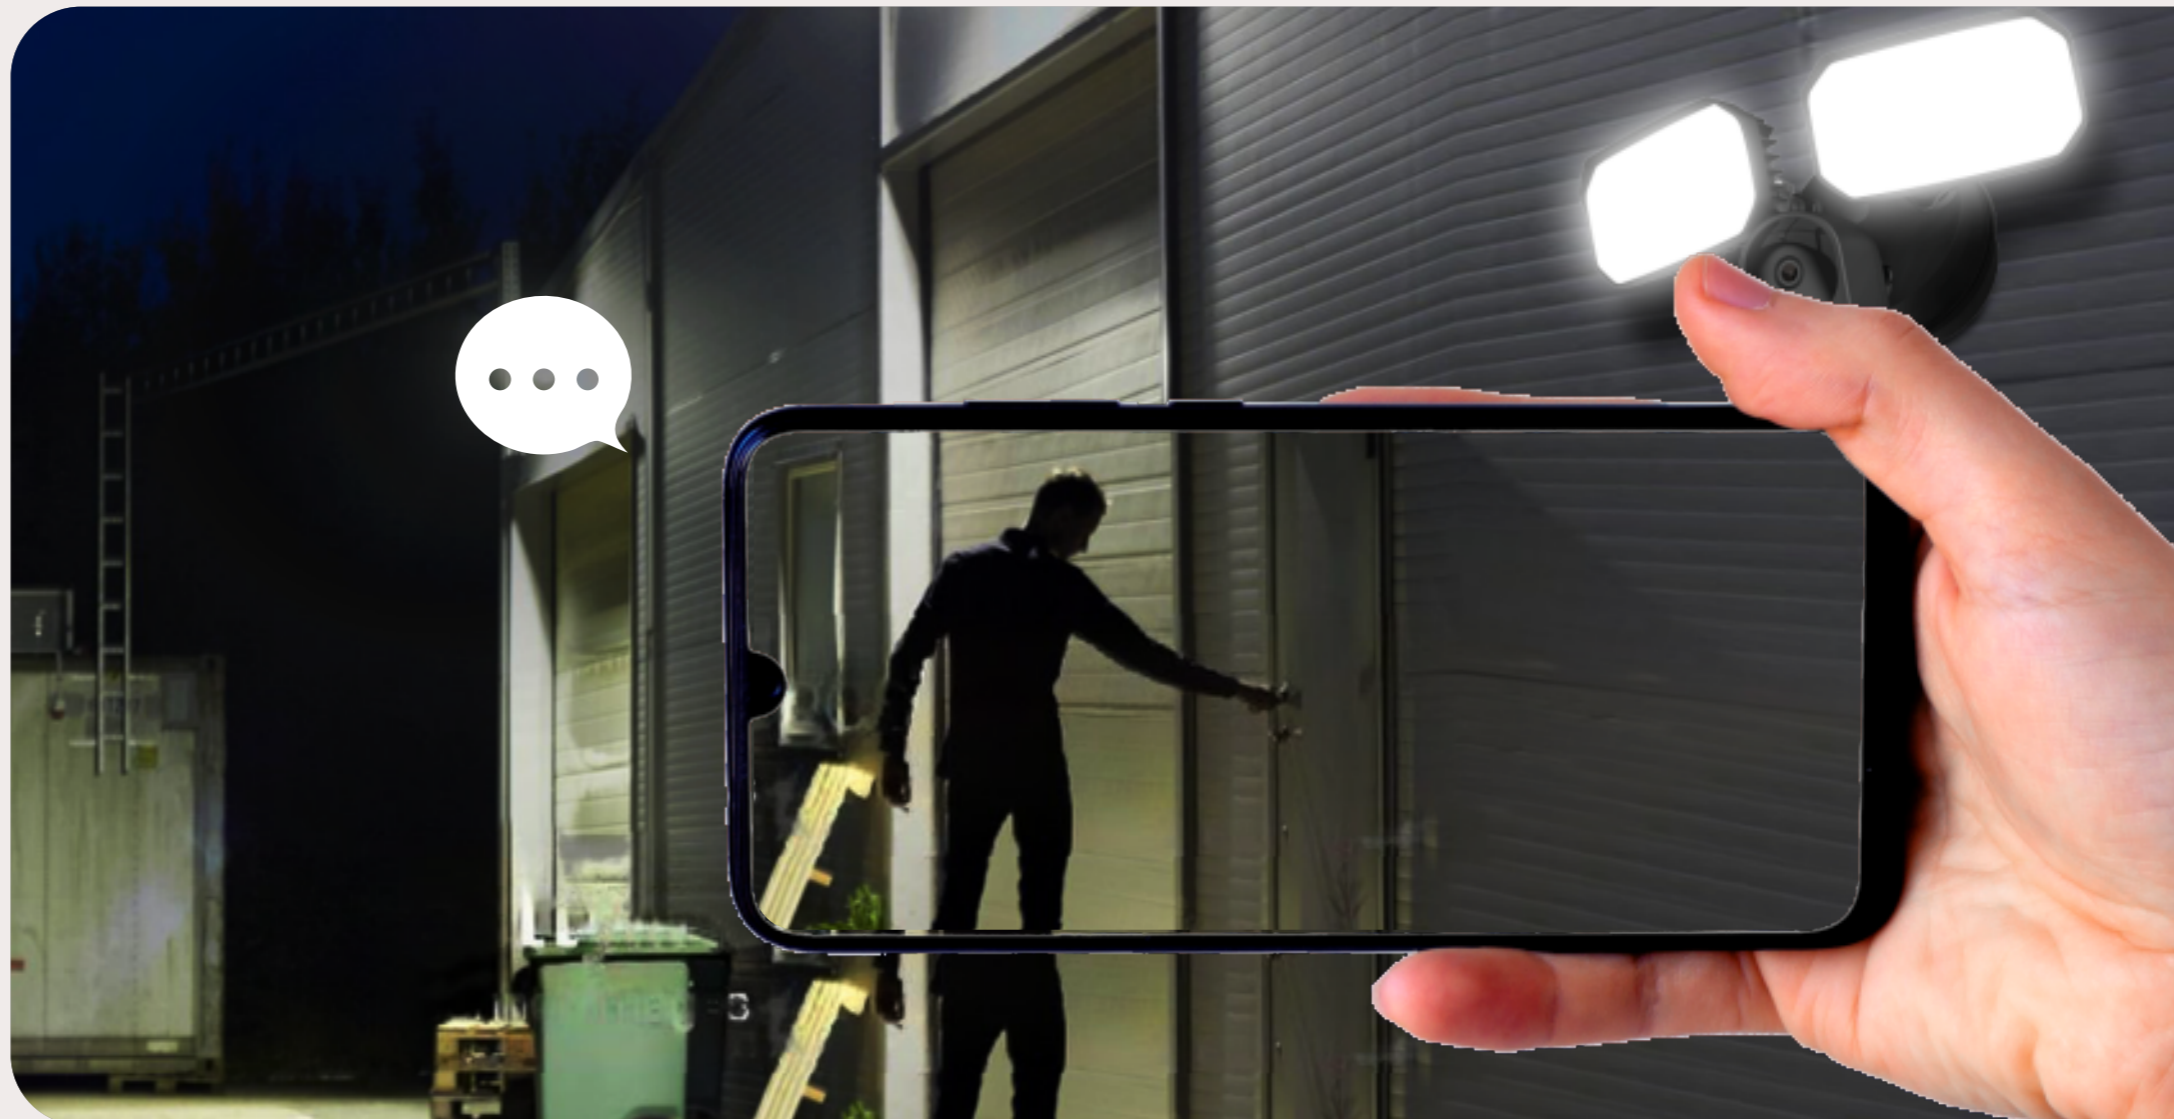

Designed to represent an enhanced picture quality in full HD video so that every detail can be viewed with vivid clarity and a pixelated video feed can be avoided.

In-built Siren

This camera has been developed with an in-built siren to deter intruders. The in-built siren goes off as soon as unexpected motion is detected by the integrated PIR sensors.

Motion Detection Alerts

The PIR sensors in this camera detect movements in the video frame and send alerts in real-time to always keep you notified about what's happening at home.

Human Body detection

Whenever unexpected motion is detected in the video frame, the camera has been devised to rotate automatically to track the movement of people and record it to investigate later.

Privacy Mode

Using privacy mode, you can block the camera view & recording of a specific area of your choice to maintain privacy.

View & Talk

Enables you to stay in touch with your loved ones from anywhere, meaning you can also talk while viewing the live video feed on the phone.

Floodlight

Built-In Dual floodlights provide 2500-3000 Lumen brightness to help shed a light even in the darkest places, to view every detail without the need to install external lighting.

Full-Color Video