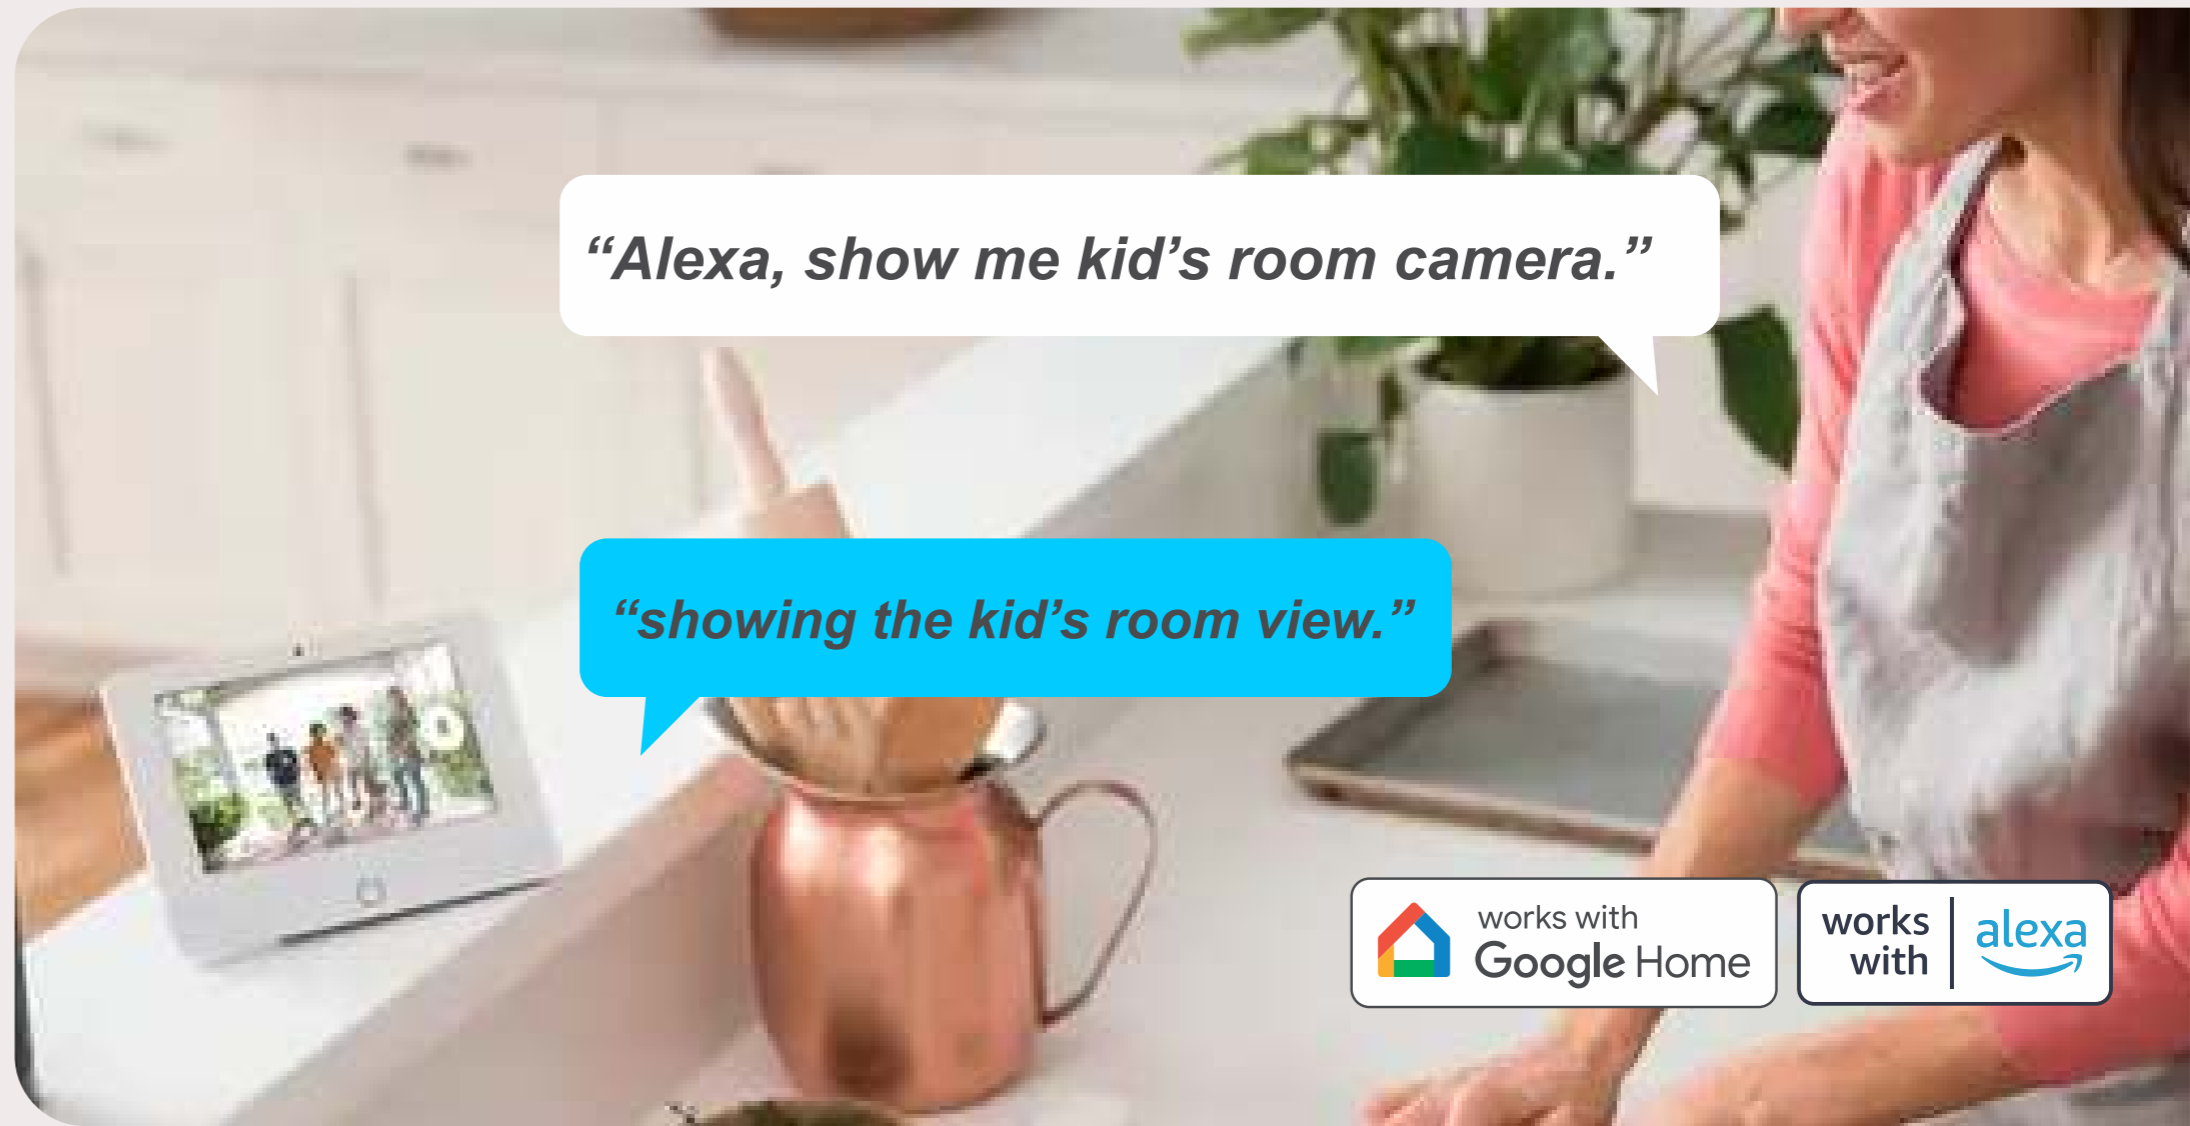

The PIR sensors in this camera detect movements in the video frame and send alerts in real-time to always keep you notified about what's happening at home.

Human Body detection

Whenever unexpected motion is detected in the video frame, the camera has been devised to rotate automatically to track the movement of people and record it to investigate later.

Provides much better video clarity, where every color can be viewed in detail while also enjoying a high-resolution video stream.

Easy to Connect

This Ezykam by CP PLUS does not even require installation hassles and you can easily place it on a mount, plug it in, connect to the Wi-Fi and you are good to go.

Alexa and Google Supported

Works with Alexa & Google Home so you can go hands-free and command the camera with your voice while enjoying the safety of a smart home.

"Alexa, show me kid's room camera."

"showing the kid's room view."