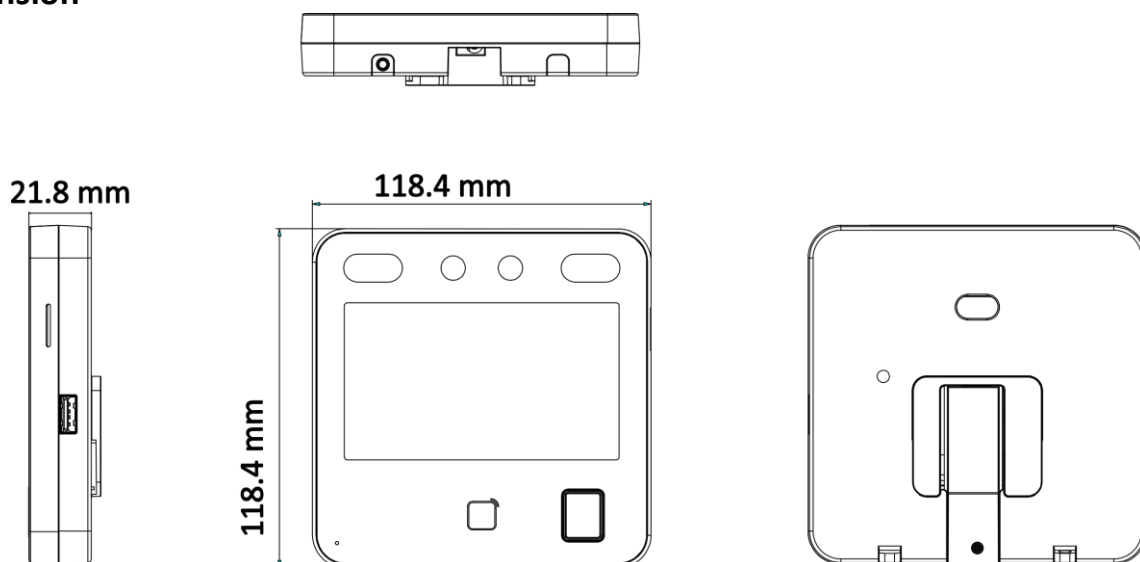

Working temperature	-10 °C to 40 °C (14 °F to 104 °F)
Working humidity	0 to 90% (No condensing)
Dimensions	118.4 mm × 118.4 mm × 21.8 mm (4.66" × 4.66" × 0.86")
Application environment	Indoor
Installation	Wall Mounting; Base Mounting
Language	English, Spanish (South America), Arabic, Thai, Indonesian, Russian, Vietnamese, Portuguese (Brazil), Korean; Japanese
Weight	Gross weight: 0.71 kg (1.57 lbs) Net weight: 0.23 kg (0.51 lbs)

▪ **Available Model**

DS-K1T343EFWX

▪ **Dimension**