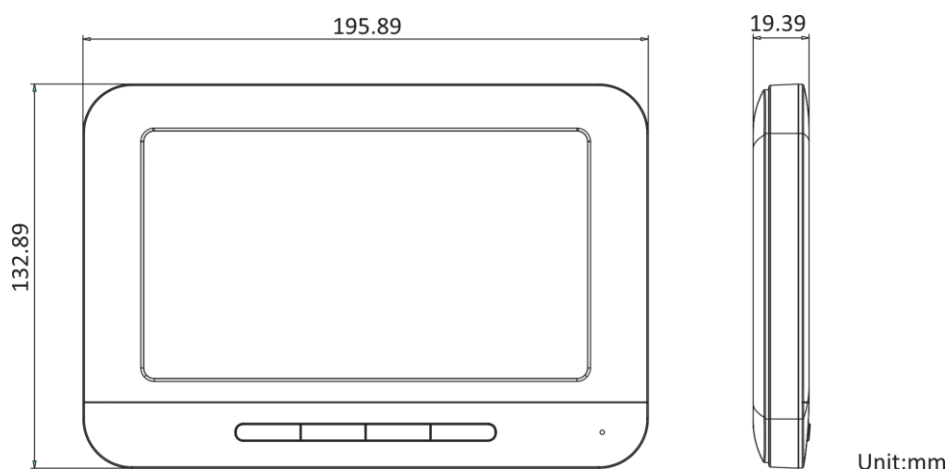

DS-KH2220-S Four-Wire Analog Indoor Station

The Hikvision 4-wire indoor station, with simple design, 7-inch touch screen, and physical buttons, brings you a fluent video, audio communication, and quick door opening permission. It also supports accessing to analog cameras, helps you to view the live video of the key areas and protect the security.

- 4-wire analog indoor station
- 7-inch TFT screen with 800 × 480 resolution
- Physical buttons design for easier operation
- Supports three indoor stations cascading in the intercom system
- Supports remote unlocking, monitoring door station and external analog camera
- Supports captured picture storage

▪ Specification

Audio parameters	
Audio input	Built-in Omnidirectional Microphone
Audio output	Built-in Loudspeaker
Audio quality	Noise Suppression and Echo Cancellation
General	
Working temperature	-10 °C to 55 °C (14 °F to 131 °F)
Working humidity	10% to 90% (no-condensing)
Dimension (W × H × D)	195.8 mm × 132.8 mm × 18.39 mm (7.7" × 5.2" × 0.7")
Power consumption	≤ 5 W
Door station	
Power supply	12 VDC

▪ Available Model

DS-KH2220-S

▪ Dimension

Headquarters

No.555 Qianmo Road, Binjiang District,
Hangzhou 310051, China
T +86-571-8807-5998
www.hikvision.com

Follow us on social media to get the latest product and solution information.