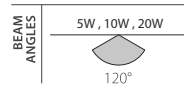

CRI	TEMP	IP RATING	INPUT
80	0-50°	IP-20	240V/ 50Hz