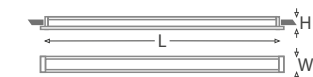

CRI	TEMP	IP RATING	INPUT
80	0-50°	IP-20	24VDC