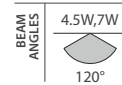

SKYLINE - 1707 (LFPF1707D)

Wattage (W)		4.5W (per ft)	7W (per ft) Tunable
LUMEN OUTPUT	C 6500K	427 (per ft)	665 (per ft)
	N 4000K	424 (per ft)	658 (per ft)
	W 3000K	420 (per ft)	651 (per ft)

SYSTEM EFFICIENCY	No. of LEDs	SMD	SMD
	THD (%)	-	-
	Driver Rating	24VDC	24VDC

DIMENSIONS (in mm)	Size	L	Customise	Customise
	Height	H	7.3	7.3

SKYLINE - 2407 (LFPF2407D)

Wattage (W)		4.5W (per ft)	7W (per ft) Tunable
LUMEN OUTPUT	C 6500K	427 (per ft)	665 (per ft)
	N 4000K	424 (per ft)	658 (per ft)
	W 3000K	420 (per ft)	651 (per ft)

SYSTEM EFFICIENCY	No. of LEDs	SMD	SMD
	THD (%)	-	-
	Driver Rating	24VDC	24VDC

DIMENSIONS (in mm)	Size	L	Customise	Customise
	Height	H	7.3	7.3
Cutout	L	Customise	Customise	
	W	18	18	

SYSTEM SPECS	Housing	Aluminium
	LED Make	Bridgelux
Driver Brand	Meanwell (External)	