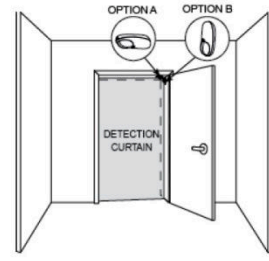

Motion Curtain Detector Clip MCW

Ultra-small wireless curtain PIR detector

Clip MCW is the industry's smallest and most elegant wireless curtain-type PIR detector designed for the protection of doors, windows and all-glass walls. This fully-supervised detector featuring anti-collision [PowerCode™](#) technology is compatible with the PowerMax® wireless family and other Visonic PowerCode wireless receivers.

Clip MCW creates a protective curtain enabling complete coverage for properties with large or subdivided windows, doors and all-glass walls. **Clip MCW** provides full perimeter protection while allowing consumers to normally and freely use the premises without triggering a false alarm.

Clip MCW is available in several optional frequencies in compliance with European, U.S. and other international standards.

Clip MCW Features:

- A fully-supervised wireless curtain-type detector with anti-collision PowerCode technology
- Compatibility with members of the [PowerMax](#) family and all Visonic PowerCode wireless panels and [receivers](#)
- Fast and easy installation
- Digital FM technology incorporating an advanced selector (2m, 4m and 6m) for optimized detection and false alarm processing
- Ultimate false alarm elimination via patented TMR algorithm
- 3-volt long-life high power standard lithium battery
- Attractive, sleek design suitable for any home or office
- Several optional frequencies available in compliance with international standards
- **Clip MCW T** model is offered with back tamper

Certifications

Figure 1. CLIP MCW General View

Figure 2. Wall-Mount Curtain

Figure 3. Ceiling-Mount Curtain

Figure 4. Overhead Curtain

Figure 5. Curtain / Pet Alley

Figure 6. CLIP MCW on Internal Doorframe