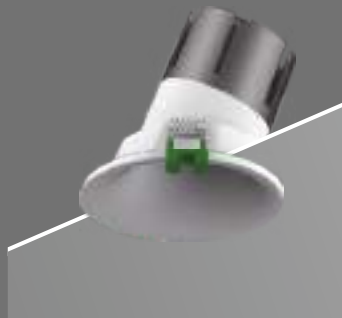

PLATINUM - I

LFSL1099A,B

RECESSED MODULAR SPOTLIGHT (WALL WASHER)

Honeycomb

Beam Soft

Accessories

Outer Ring

Retrofit

| | | Wattage (W) | | | |
|--------------------|---------------|-----------------|-----------------|-----------------|-----------------|
| | | 7W | 9W | 12W | 15W |
| LUMEN OUTPUT | N 4000K | 720 | 900 | 1262 | 1485 |
| | W 3000K | 672 | 840 | 1262 | 1485 |
| | W 2700K | 672 | 840 | 1173 | 1380 |
| SYSTEM EFFICIENCY | No. of LEDs | 1 | 1 | 1 | 1 |
| | THD (%) | - | 20 | 20 | 20 |
| | Power Factor | >0.45 | >0.9 | >0.9 | >0.9 |
| | Driver Rating | 36V DC 150mA | 36V DC 200mA | 36V DC 300mA | 36V DC 350mA |
| DIMENSIONS (in mm) | Diameter X | 88 | 88 | 88 | 88 |
| | Height H | 88 | 88 | 109 | 109 |
| | Cutout Ø | 75 | 75 | 75 | 75 |

| | | |
|--------------|--------------|-----------------------|
| SYSTEM SPECS | Housing | Aluminium |
| | LED Make | Cree |
| | Driver Brand | Fulham |
| | Dimming | Triac / Analog / Dali |

| | | | | |
|-------------|------------------|-----|-----|-----|
| BEAM ANGLES | 7W, 9W, 12W, 15W | | | |
| | 15° | 24° | 38° | 55° |