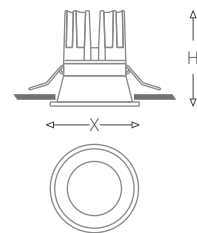

CRI	TEMP	IP RATING	INPUT
80	0-50°	IP-20	240V/ 50Hz