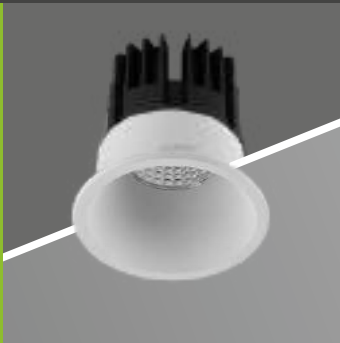

VISTA

LFSL1046R

RECESSED FIXED DOWNLIGHT

		7W	12W	18W
LUMEN OUTPUT	Wattage (W)	7W	12W	18W
	C 6500K	617	1170	1669
	N 4000K	617	1170	1559
	W 3000K	572	1092	1559
SYSTEM EFFICIENCY	No. of LEDs	1	1	1
	THD (%)	-	55	60
	Power Factor	≥ 0.5	> 0.85	0.85
	Driver Rating	38V DC 150mA	38V DC 300mA	38V DC 400mA
	DIMENSIONS (in mm)			
Diameter	X	60	70	84
Height	H	78	94	125
Cutout	Ø	50	62	75

SYSTEM SPECS	Housing	Aluminum
LED Make	Cree	
Driver Brand	Fulham	
Dimming	Triac / Analog	

CRI	TEMP	IP RATING	INPUT
80	0-50°	IP-20	240V/ 50Hz