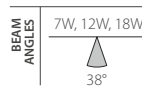

7W	12W	18W
LUMEN OUTPUT	Wattage (W)	7W	12W	18W
	C 6500K	617	1170	1669
	N 4000K	617	1170	1559
	W 3000K	572	1092	1559
SYSTEM EFFICIENCY	No. of LEDs	1	1	1
	THD (%)	-	55	60
	Power Factor	≥ 0.5	> 0.85	0.85
	Driver Rating	38V DC 150mA	38V DC 300mA	38V DC 400mA
	DIMENSIONS (in mm)			
Diameter	X	60	70	84
Height	H	78	94	125
Cutout	Ø	50	62	75

SYSTEM SPECS	Housing	Aluminum
LED Make	Cree	
Driver Brand	Fulham	
Dimming	Triac / Analog