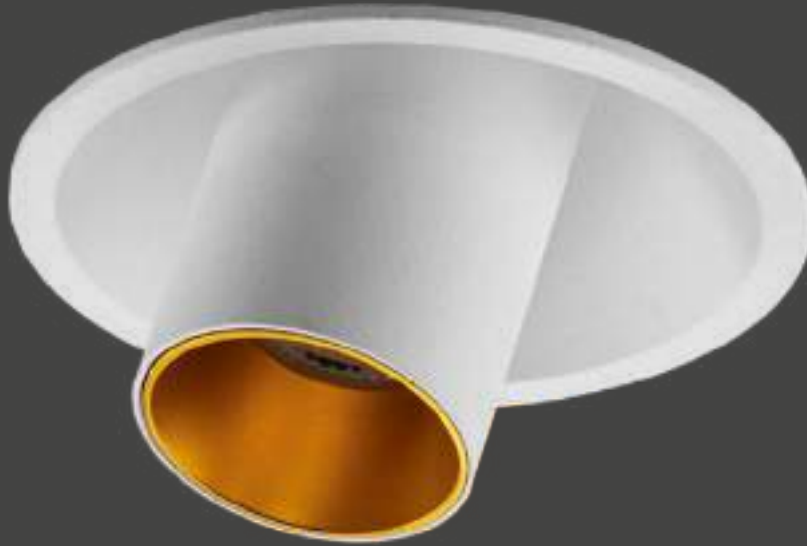

# ASTRUM

LFDL907A

## RECESSED ADJUSTABLE SPOTLIGHT

Wattage (W)		7W	12W
LUMEN OUTPUT	<b>C</b> 6500K	650	1130
	<b>N</b> 4000K	615	1100
	<b>W</b> 3000K	560	1060
SYSTEM EFFICIENCY	No. of LEDs	1	1
	THD (%)	55	55
	Power Factor	0.80	0.85
	Driver Rating	16-27V DC 300mA	28-40V DC 300mA
	Surge	2kV	2kV
DIMENSIONS (in mm)	Diameter X	90	90
	Height H	92	92
	Cutout Ø	83	83

SYSTEM SPECS	Housing	Aluminum	
	LED Make	Bridgelux	
	Driver Brand	Philips	
	Dimming	Triac / Analog	
BEAM ANGLES	7W, 12W		
		36°	
COLOUR OPTIONS	Housing	<input type="checkbox"/> White	
	Reflector	<input type="checkbox"/> Black <input type="checkbox"/> Copper	
CRI	TEMP	IP RATING	INPUT
80	0-50°	IP-20	240V/ 50Hz