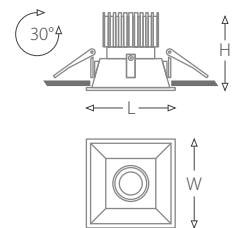

## RECESSED ADJUSTABLE SPOTLIGHT

		Wattage (W)		
		12W	24W	
LUMEN OUTPUT	N 4000K	1215	2430	
	W 3000K	1134	2268	
SYSTEM EFFICIENCY	No. of LEDs	1	2	
	THD (%)	60	60	
	Power Factor	≥0.85	≥0.85	
	Driver Rating	28-40VDC 300mA	28-40VDC 300mA x 2	
DIMENSIONS (in mm)	Diameter	L	92	175
		W	92	92
	Height	H	107	107
	Cutout	L	84	166
W		84	84	

SYSTEM SPECS	Housing	Aluminum PDC
LED Make	Cree	
Driver Brand	Philips	
Dimming	Triac / Analog	

BEAM ANGLES	12W, 24W
	23°

CRI	TEMP	IP RATING	INPUT
80	0-50°	IP-20	240V/ 50Hz