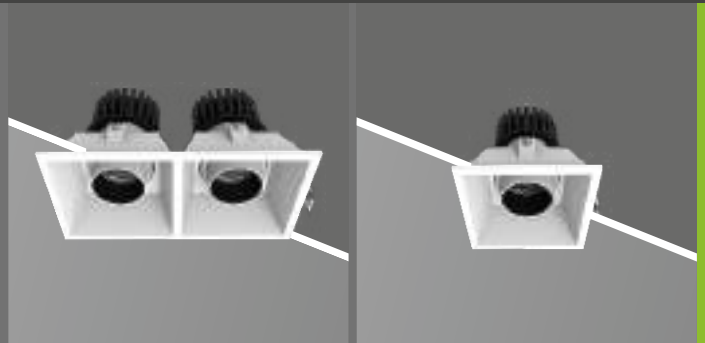

## RECESSED ADJUSTABLE SPOTLIGHT

		Wattage (W)		
		12W	24W	
LUMEN OUTPUT	N 4000K	1215	2430	
	W 3000K	1134	2268	
SYSTEM EFFICIENCY	No. of LEDs	1	2	
	THD (%)	60	60	
	Power Factor	≥0.85	≥0.85	
	Driver Rating	28-40VDC 300mA	28-40VDC 300mA x 2	
DIMENSIONS (in mm)	Diameter	L	92	175
		W	92	92
	Height	H	107	107
	Cutout	L	84	166
W		84	84	

SYSTEM SPECS	Housing	Aluminum PDC
LED Make	Cree	
Driver Brand	Philips	
Dimming	Triac / Analog	

BEAM ANGLES	12W, 24W
	23°

CRI	TEMP	IP RATING	INPUT
80	0-50°	IP-20	240V/ 50Hz