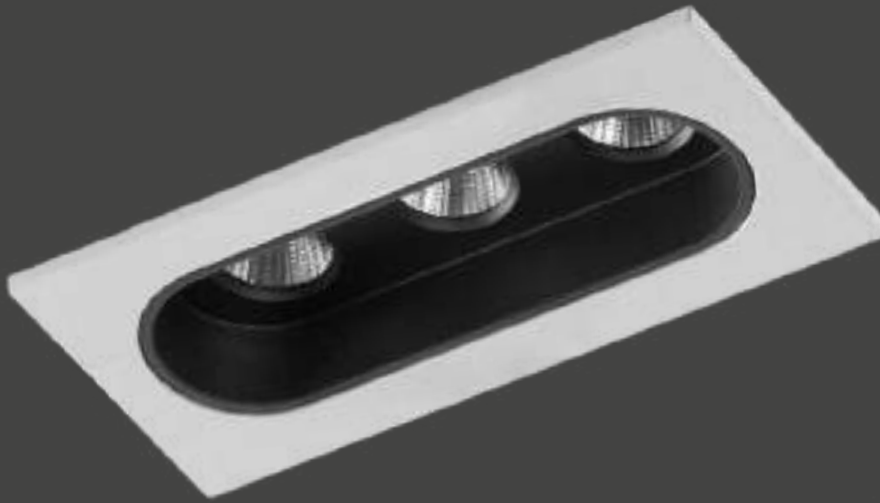

# BEACON

LFSL1042A

RECESSED FIXED DOWNLIGHT  
RECESSED FIXED TRIMLESS DOWNLIGHT

TRIMLESS

LFSL1042B

Recessed  
LFSL1042A

Surface  
LFSS1043A

<b>Wattage (W)</b>		11W	
<b>LUMEN OUTPUT</b>	<b>N</b> 4000K	1073	
	<b>W</b> 3000K	998	
<b>SYSTEM EFFICIENCY</b>	<b>No. of LEDs</b>	3	
	<b>THD (%)</b>	60	
	<b>Power Factor</b>	0.85	
	<b>Driver Rating</b>	21-42V DC 350mA	
	<b>Surge</b>	3kV	
<b>DIMENSIONS (in mm)</b>	<b>Size</b>	L	120 207
		W	55 77
	<b>Height</b>	H	57 66
		<b>Cutout</b>	L
	W	45 80	

<b>SYSTEM SPECS</b>	<b>Housing</b>	Aluminum + Gypsum		
	<b>LED Make</b>	Bridgelux		
	<b>Driver Brand</b>	Fulham		
	<b>Dimming</b>	Triac / Analog		
<b>BEAM ANGLES</b>	11W			
	24°			
<b>COLOR OPTIONS</b>	<b>Housing</b>	White		
	<b>Inner Ring</b>	Black		
<b>CRI</b>	<b>TEMP</b>	<b>IP RATING</b>	<b>INPUT</b>	
90	0-50°	IP-20	240V/ 50Hz	