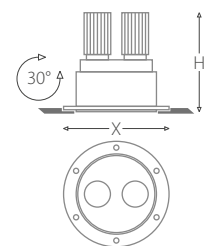

LUMIX B

LFSL1045B

TRIMLESS ADJUSTABLE SPOTLIGHT

	Wattage (W)	18W
LUMEN OUTPUT	N 4000K	1380
	W 3000K	1280
SYSTEM EFFICIENCY	No. of LEDs	2
	THD (%)	-
	Power Factor	0.8
	Driver Rating	9-15V DC 700mA x 2
	Surge	1.7kV
DIMENSIONS (in mm)	Diameter X	159
	Height H	111
	Cutout Ø	125

LUMIX C

LFSL1045C

TRIMLESS ADJUSTABLE SPOTLIGHT

Wattage (W)		27W
LUMEN OUTPUT	N 4000K	2070
	W 3000K	1920
SYSTEM EFFICIENCY	No. of LEDs	3
	THD (%)	60
	Power Factor	0.8
	Driver Rating	9-15V DC 700mA x 3
	Surge	1.7KV
DIMENSIONS (in mm)	Diameter X	169
	Height H	111
	Cutout Ø	135