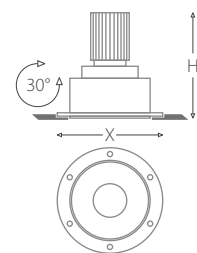

LUMIX A

LFSL1045A

TRIMLESS ADJUSTABLE SPOTLIGHT

Wattage (W)		9W
LUMEN OUTPUT	N 4000K	690
	W 3000K	640
SYSTEM EFFICIENCY	No. of LEDs	1
	THD (%)	-
	Power Factor	0.8
	Driver Rating	9-15V DC 700mA
	Surge	1.7KV
DIMENSIONS (in mm)	Diameter X	124
	Height H	111
	Cutout Ø	90

LUMIX B

LFSL1045B

TRIMLESS ADJUSTABLE SPOTLIGHT

	Wattage (W)	18W
LUMEN OUTPUT	N 4000K	1380
	W 3000K	1280
SYSTEM EFFICIENCY	No. of LEDs	2
	THD (%)	-
	Power Factor	0.8
	Driver Rating	9-15V DC 700mA x 2
	Surge	1.7kV
DIMENSIONS (in mm)	Diameter X	159
	Height H	111
	Cutout Ø	125

LUMIX C

LFSL1045C

TRIMLESS ADJUSTABLE SPOTLIGHT

Wattage (W)		27W
LUMEN OUTPUT	N 4000K	2070
	W 3000K	1920
SYSTEM EFFICIENCY	No. of LEDs	3
	THD (%)	60
	Power Factor	0.8
	Driver Rating	9-15V DC 700mA x 3
	Surge	1.7KV
DIMENSIONS (in mm)	Diameter X	169
	Height H	111
	Cutout Ø	135