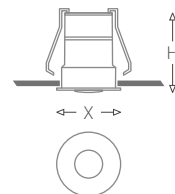

CRI	TEMP	IP RATING	INPUT
80	0-50°	IP-54	240V/ 50Hz