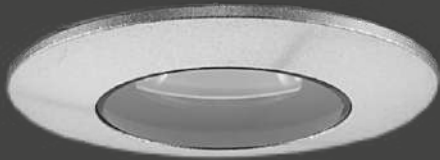

RECESSED WATERPROOF SPOTLIGHT

IP54
WATER
PROOF

Wattage (W)		2W
LUMEN OUTPUT	C 6500K	155
	N 4000K	136
	W 3000K	127
SYSTEM EFFICIENCY	No. of LEDs	1
	THD (%)	-
	Power Factor	0.5
	Driver Rating	4V DC 500mA
DIMENSIONS (in mm)	Diameter X	45
	Height H	45
	Cutout Ø	40

SYSTEM SPECS	Housing	Aluminum
	LED Make	Cree
	Driver Brand	Alllooking

CRI	TEMP	IP RATING	INPUT
80	0-50°	IP-54	240V/ 50Hz