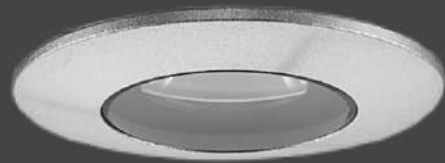

RECESSED WATERPROOF SPOTLIGHT

IP54
WATER
PROOF

Wattage (W)		2W
LUMEN OUTPUT	C 6500K	155
	N 4000K	136
	W 3000K	127
SYSTEM EFFICIENCY	No. of LEDs	1
	THD (%)	-
	Power Factor	0.5
	Driver Rating	4V DC 500mA
DIMENSIONS (in mm)	Diameter X	45
	Height H	45
	Cutout Ø	40

SYSTEM SPECS	Housing	Aluminum
	LED Make	Cree
	Driver Brand	Alllooking

CRI	TEMP	IP RATING	INPUT
80	0-50°	IP-54	240V/ 50Hz